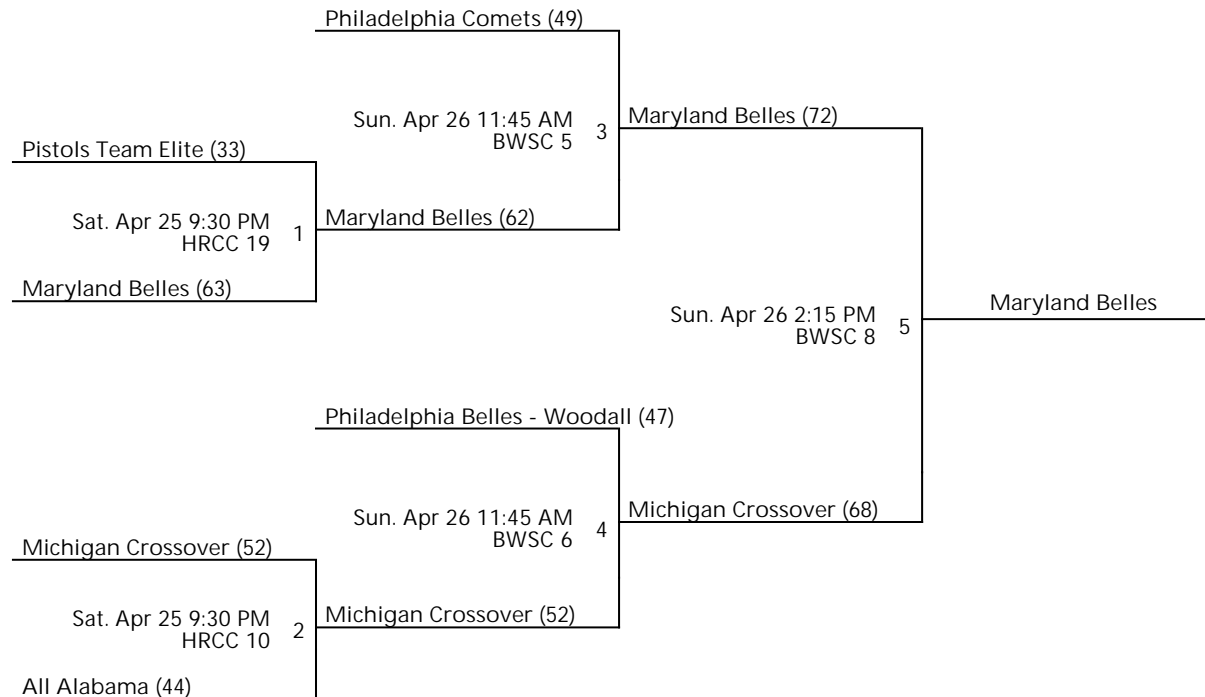

BOO WILLIAMS NIKE GIRLS G13 HAMPTON DIVISION CHAMPIONSHIP

Apr 24-26, 2015

Teams that finish 1st in each pool will draw for placement in Championship Bracket. Draw will be held at 6:30p at the Hampton Roads Convention Center.

BWSC 5 - Boo Williams Sports Complex Location 5 BWSC 6 - Boo Williams Sports Complex Location 6

BWSC 8 - Boo Williams Sports Complex Location 8

HRCC 10 - Hampton Roads Convention Center (Cts. 9-20) Location 10

HRCC 19 - Hampton Roads Convention Center (Cts. 9-20) Location 19

Home (Top), Away (Bottom)

Revised 4/26/2015 3:50 PM - Powered by Exposure Basketball Events