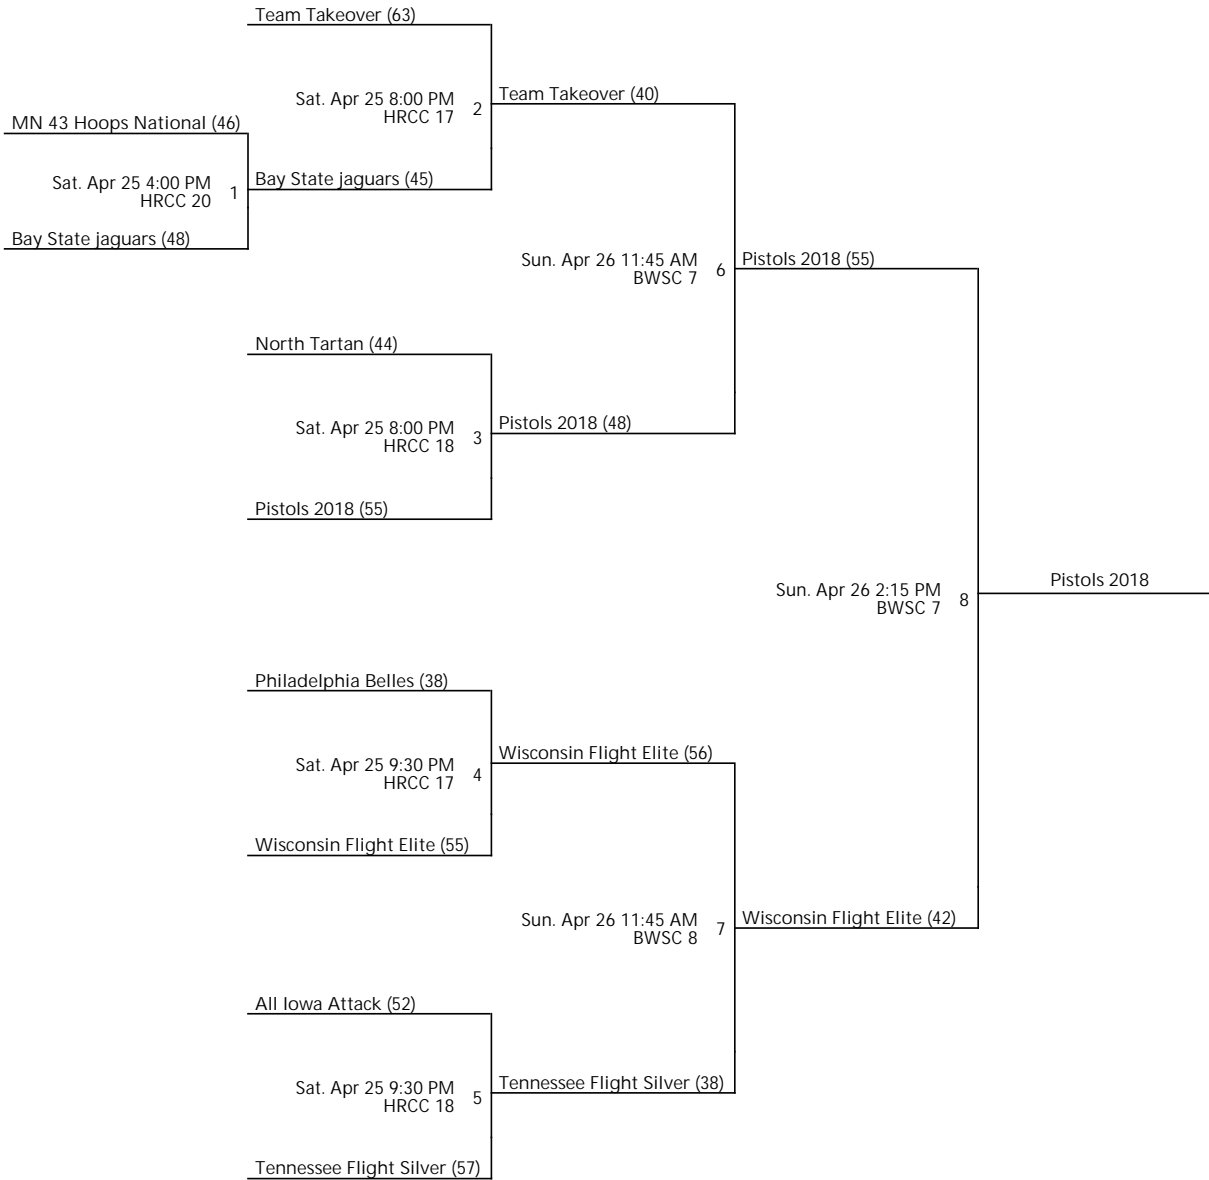

BOO WILLIAMS NIKE GIRLS G14 BOB MYERS DIVISION CHAMPIONSHIP

Apr 24-26, 2015

Teams that finish 1st in each pool will draw for placement in Championship Bracket. Draw will be held at 2:00p at the Hampton Roads Convention Center.

BWSC 7 - Boo Williams Sports Complex Location 7 BWSC 8 - Boo Williams Sports Complex Location 8
 HRCC 17 - Hampton Roads Convention Center (Cts. 9-20) Location 17
 HRCC 18 - Hampton Roads Convention Center (Cts. 9-20) Location 18
 HRCC 20 - Hampton Roads Convention Center (Cts. 9-20) Location 20