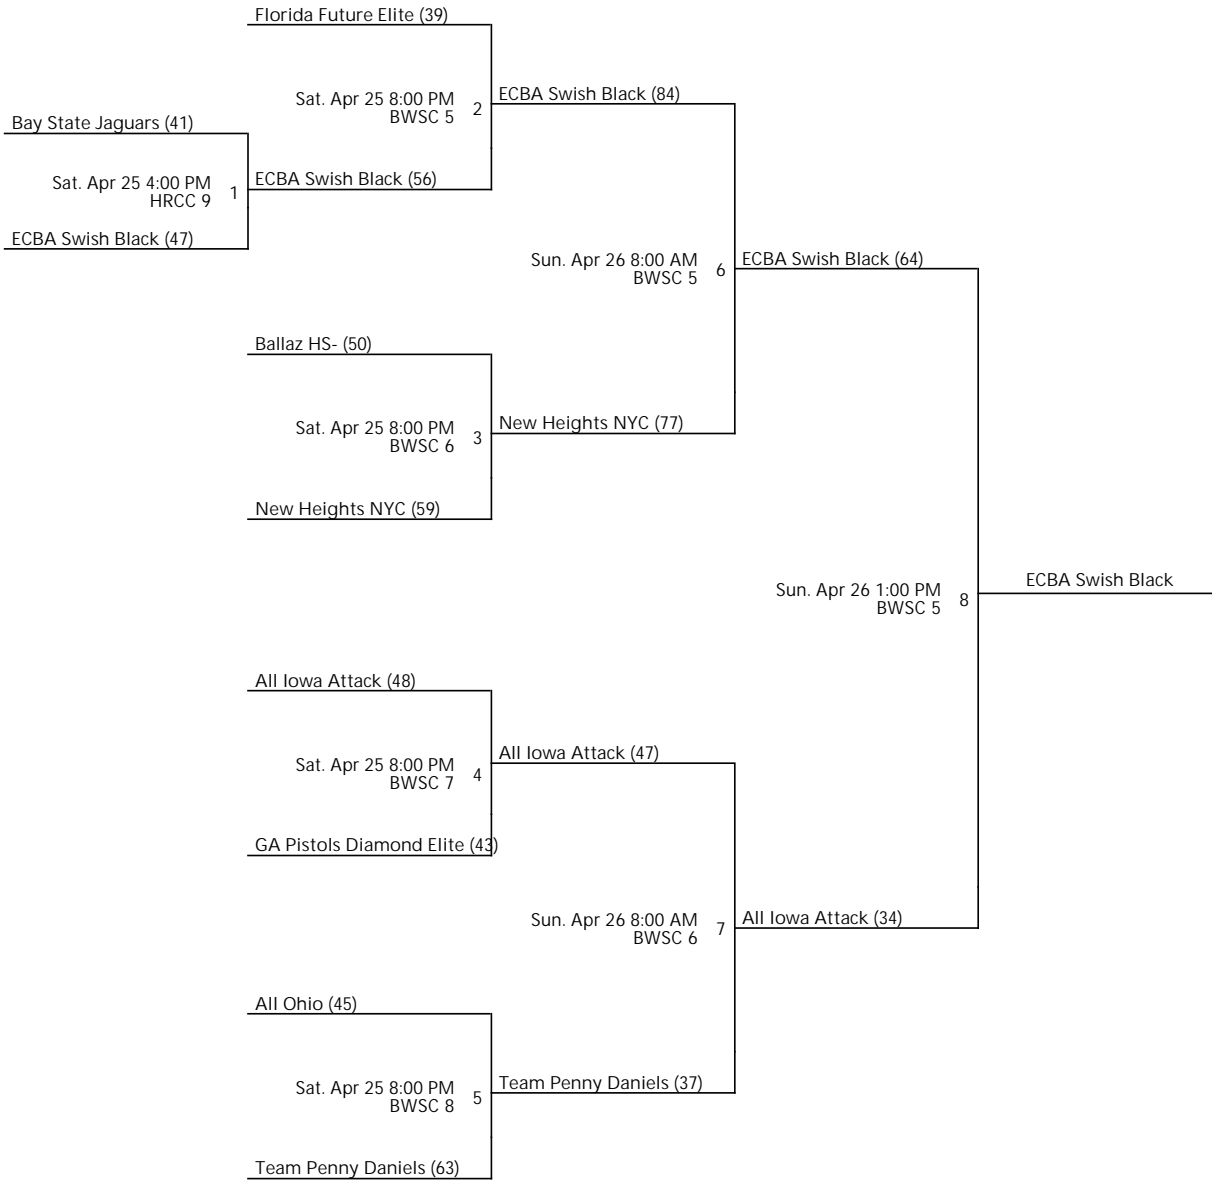

# BOO WILLIAMS NIKE GIRLS G16 JOE SMITH DIVISION GOLD CHAMPIONSHIP

Apr 24-26, 2015

Teams that finish 1st in pools B thru I will draw for placement in Championship Bracket. Draw will be held at 2:30p at the Hampton Roads Convention Center.

BWSC 5 - Boo Williams Sports Complex Location 5    BWSC 6 - Boo Williams Sports Complex Location 6  
 BWSC 7 - Boo Williams Sports Complex Location 7    BWSC 8 - Boo Williams Sports Complex Location 8  
 HRCC 9 - Hampton Roads Convention Center (Cts. 9-20) Location 9