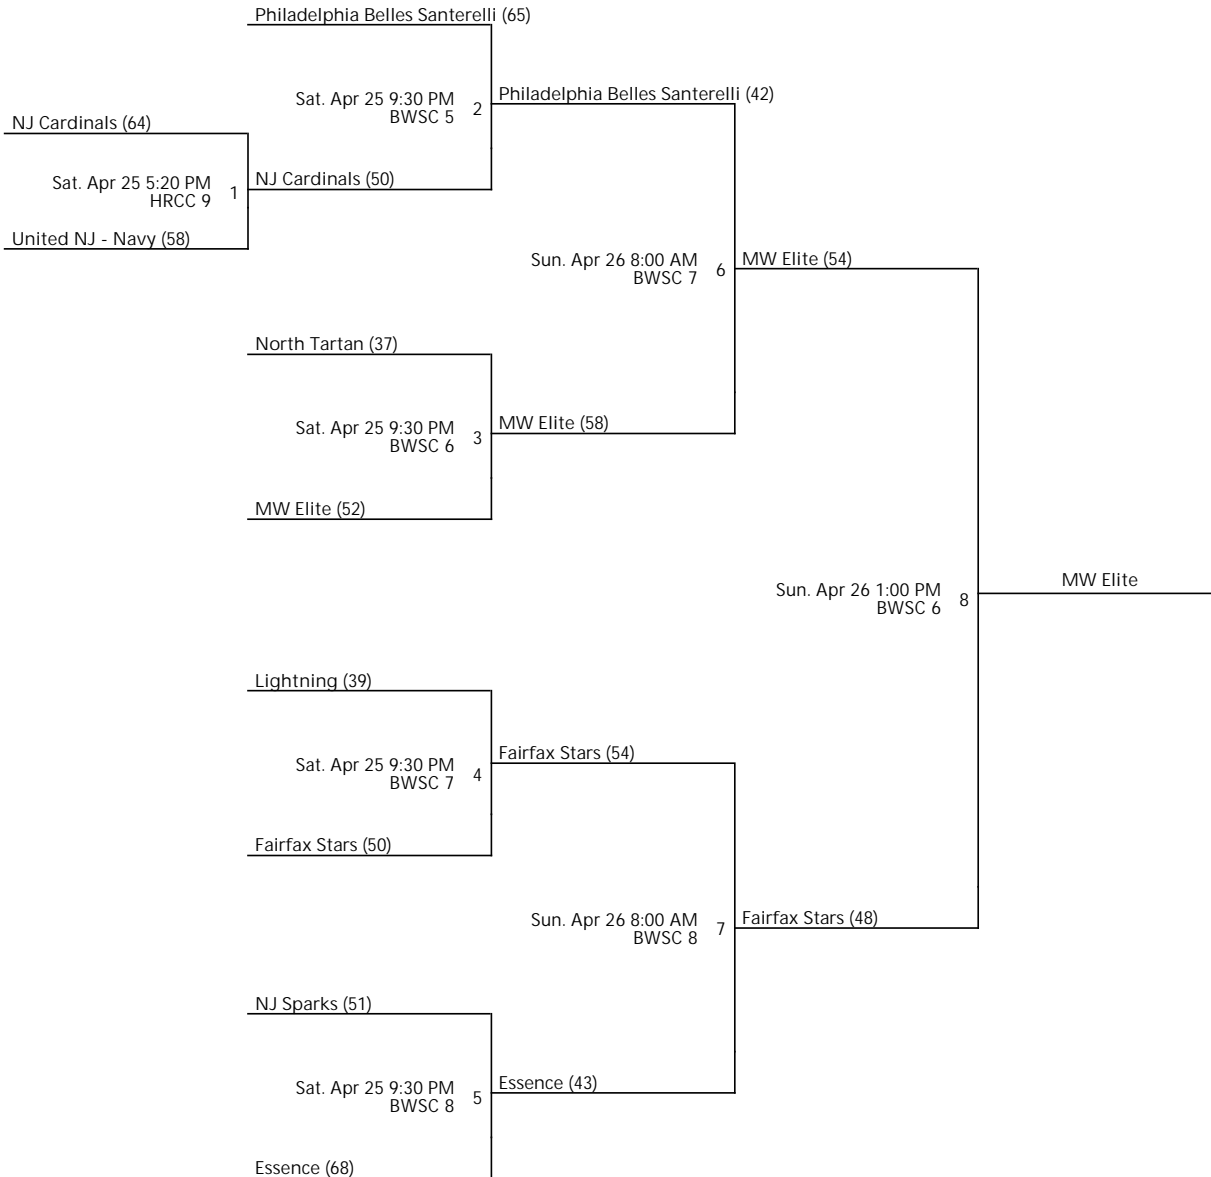

BOO WILLIAMS NIKE GIRLS G16 JOE SMITH DIVISION SILVER CHAMPIONSHIP

Apr 24-26, 2015

BWSC 5 - Boo Williams Sports Complex Location 5 BWSC 6 - Boo Williams Sports Complex Location 6
 BWSC 7 - Boo Williams Sports Complex Location 7 BWSC 8 - Boo Williams Sports Complex Location 8
 HRCC 9 - Hampton Roads Convention Center (Cts. 9-20) Location 9

Teams that finish 2nd in pools B thru I will draw for placement in Champonshi Bracket. Draw will be held at 2:30p at the Hampton Roads Convention Center