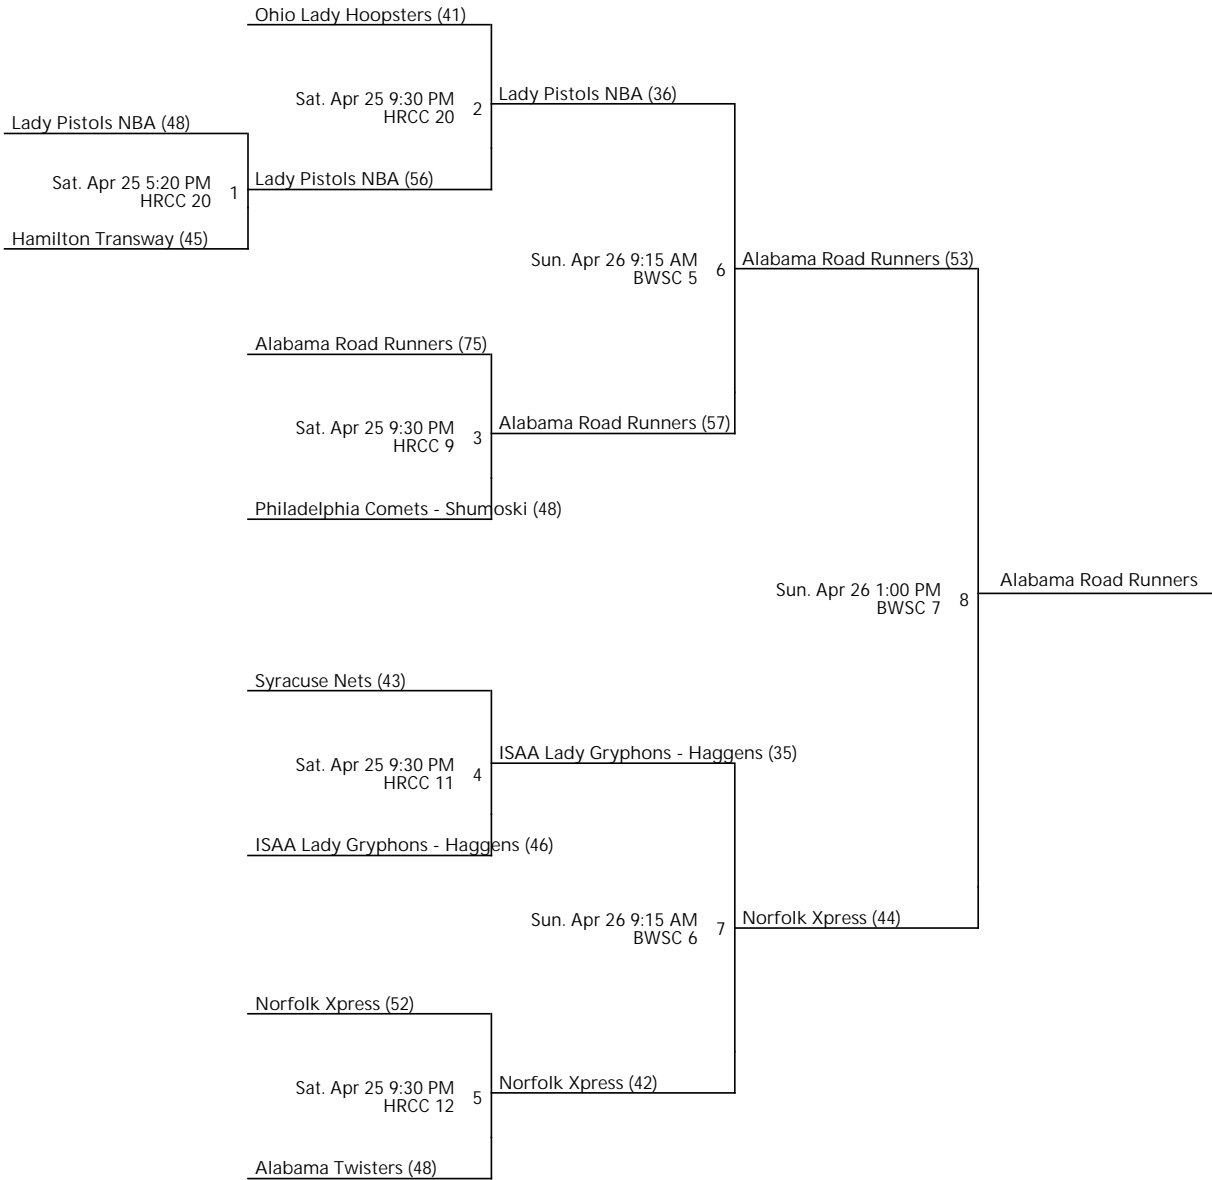

BOO WILLIAMS NIKE GIRLS G16 PAT WILLIAMS DIVISION CHAMPIONSHIP

Apr 24-26, 2015

Teams that finish 1st in pools A thru I will draw for placement in Championship Bracket. Draw will be held at 3:00p at the Hampton Roads Convention Center.

BWSC 5 - Boo Williams Sports Complex Location 5 BWSC 6 - Boo Williams Sports Complex Location 6
 BWSC 7 - Boo Williams Sports Complex Location 7 HRCC 11 - Hampton Roads Convention Center (Cts. 9-20) Location 11
 HRCC 12 - Hampton Roads Convention Center (Cts. 9-20) Location 12
 HRCC 20 - Hampton Roads Convention Center (Cts. 9-20) Location 20 HRCC 9 - Hampton Roads Convention Center (Cts. 9-20) Location 9