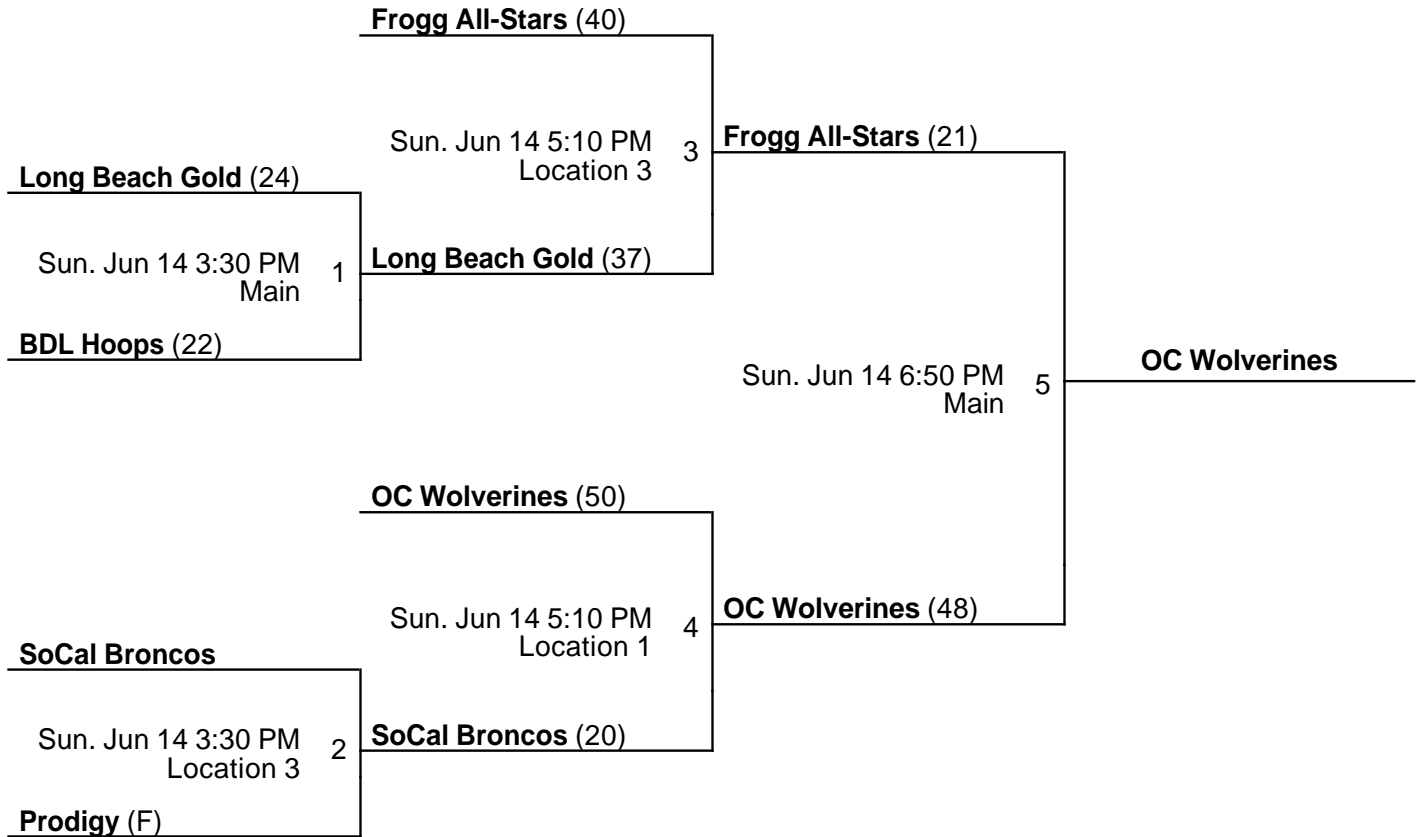

2ND ANNUAL SOCAL CLASH
14U Division Championship
 Jun 13-14, 2015

Main - Bellflower High School Location 1 - Cerritos Community College
 Location 3 - Cerritos Community College Main - Cerritos Community College