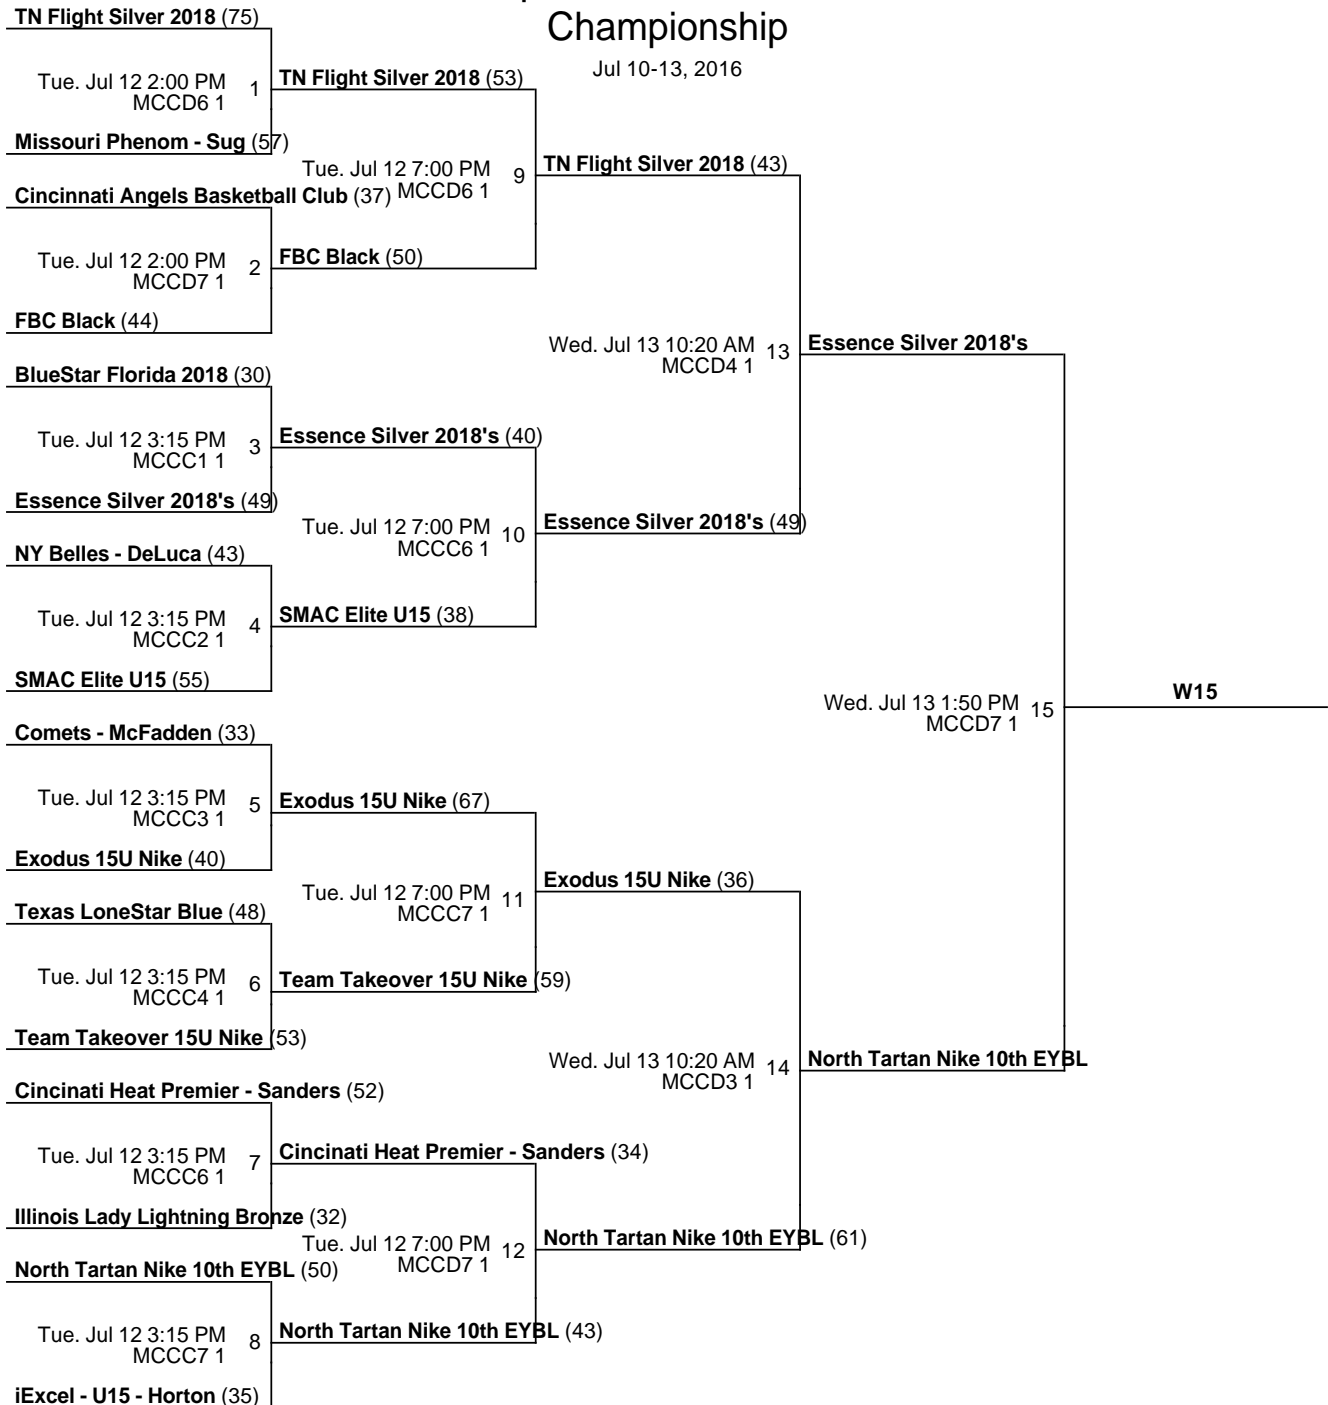

Battle in the Boro

## Sophomore Showcase Championship

Jul 10-13, 2016

MCCC1 1 - MCC C1 Court 1    MCCC2 1 - MCC C2 Court 1    MCCC3 1 - MCC C3 Court 1    MCCC4 1 - MCC C4 Court 1  
MCCC6 1 - MCC C6 Court 1    MCCC7 1 - MCC C7 Court 1    MCCD3 1 - MCC D3 Court 1    MCCD4 1 - MCC D4 Court 1  
MCCD6 1 - MCC D6 Court 1    MCCD7 1 - MCC D7 Court 1