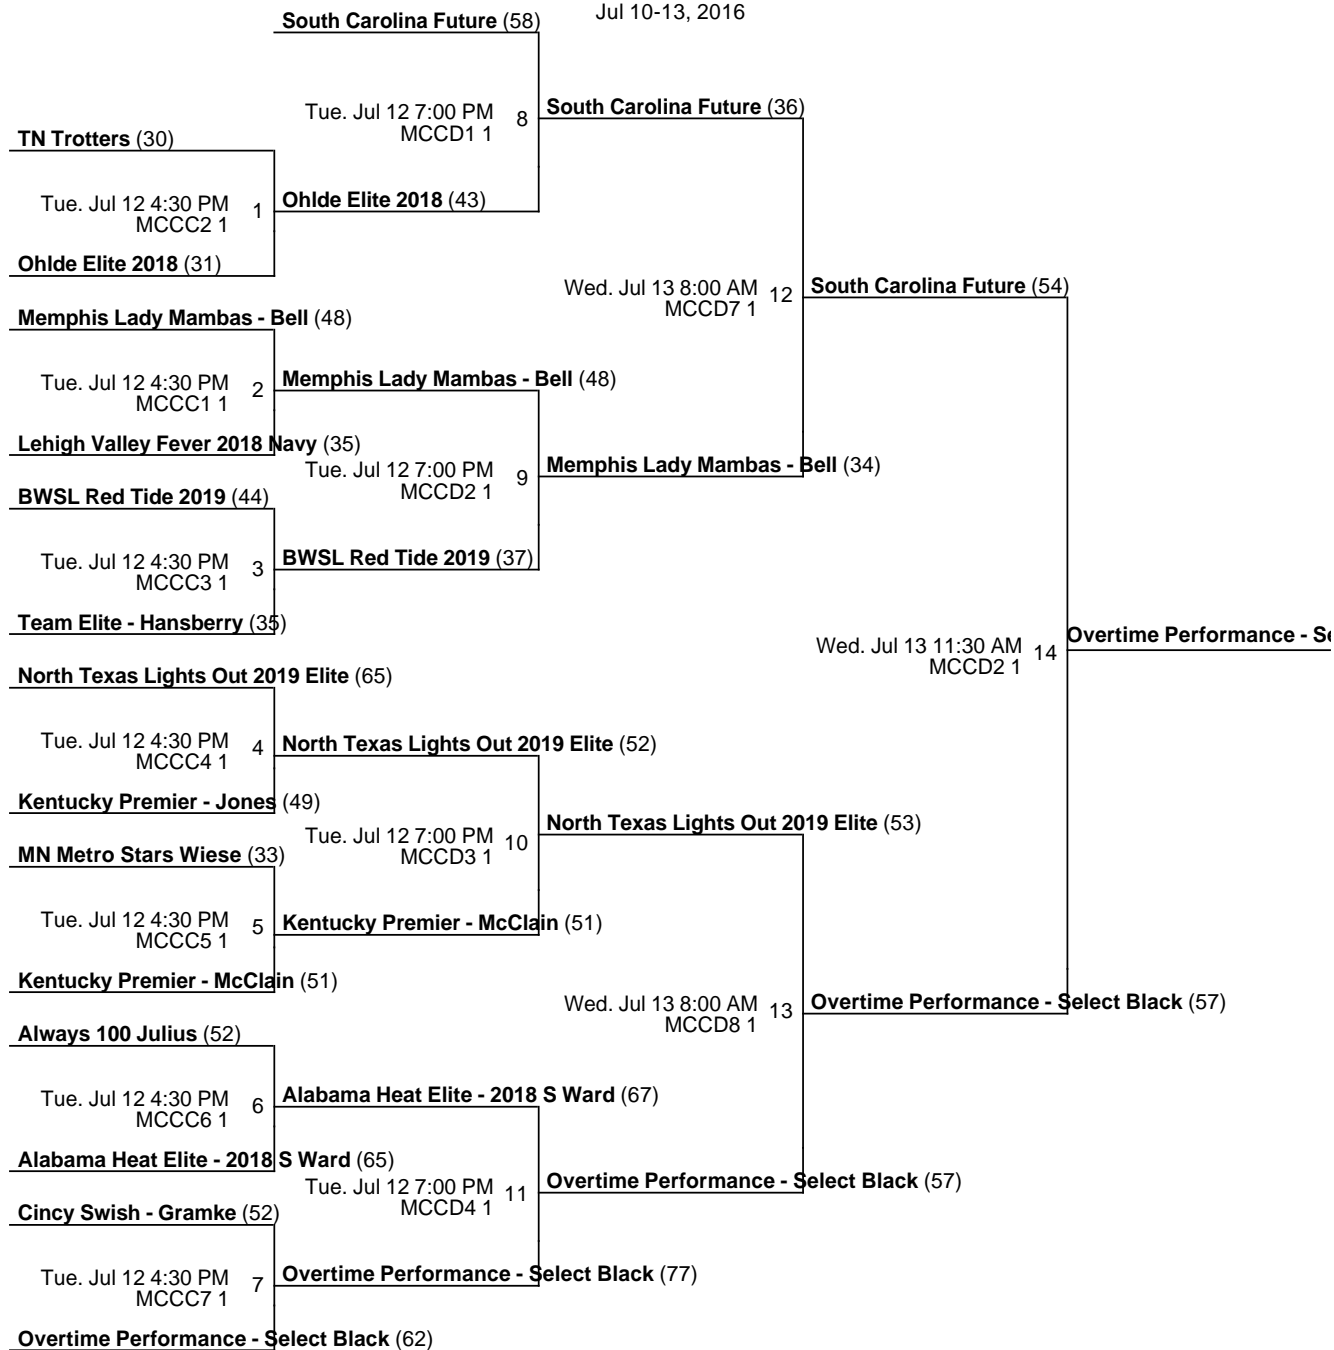

Battle in the Boro

Sophomore Premier Championship

Jul 10-13, 2016

MCCC1 1 - MCC C1 Court 1 MCCC2 1 - MCC C2 Court 1 MCCC3 1 - MCC C3 Court 1 MCCC4 1 - MCC C4 Court 1
MCCC5 1 - MCC C5 Court 1 MCCC6 1 - MCC C6 Court 1 MCCC7 1 - MCC C7 Court 1 MCCC1 1 - MCC D1 Court 1
MCCD2 1 - MCC D2 Court 1 MCCD3 1 - MCC D3 Court 1 MCCD4 1 - MCC D4 Court 1 MCCD7 1 - MCC D7 Court 1
MCCD8 1 - MCC D8 Court 1