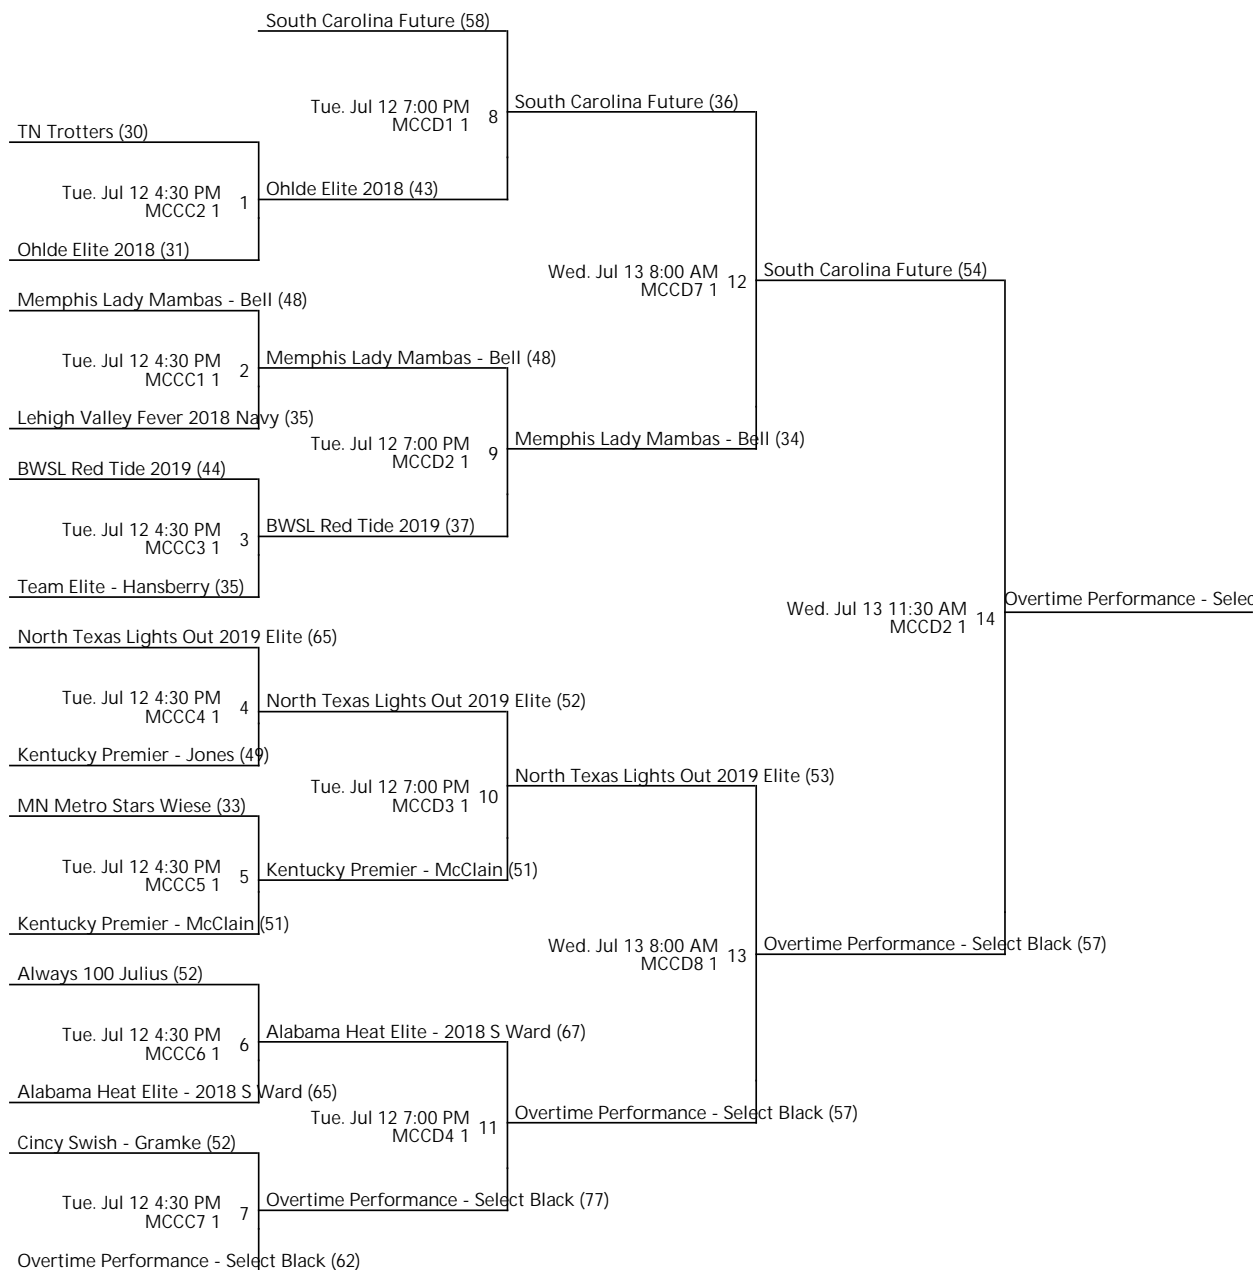

# BATTLE IN THE BORO SOPHOMORE PREMIER CHAMPIONSHIP

Jul 10-13, 2016

MCCC1 1 - MCC C1 Location 1 MCCC2 1 - MCC C2 Location 1 MCCC3 1 - MCC C3 Location 1 MCCC4 1 - MCC C4 Location 1  
MCCC5 1 - MCC C5 Location 1 MCCC6 1 - MCC C6 Location 1 MCCC7 1 - MCC C7 Location 1 MCCD1 1 - MCC D1 Location 1  
MCCD2 1 - MCC D2 Location 1 MCCD3 1 - MCC D3 Location 1 MCCD4 1 - MCC D4 Location 1 MCCD7 1 - MCC D7 Location 1  
MCCD8 1 - MCC D8 Location 1