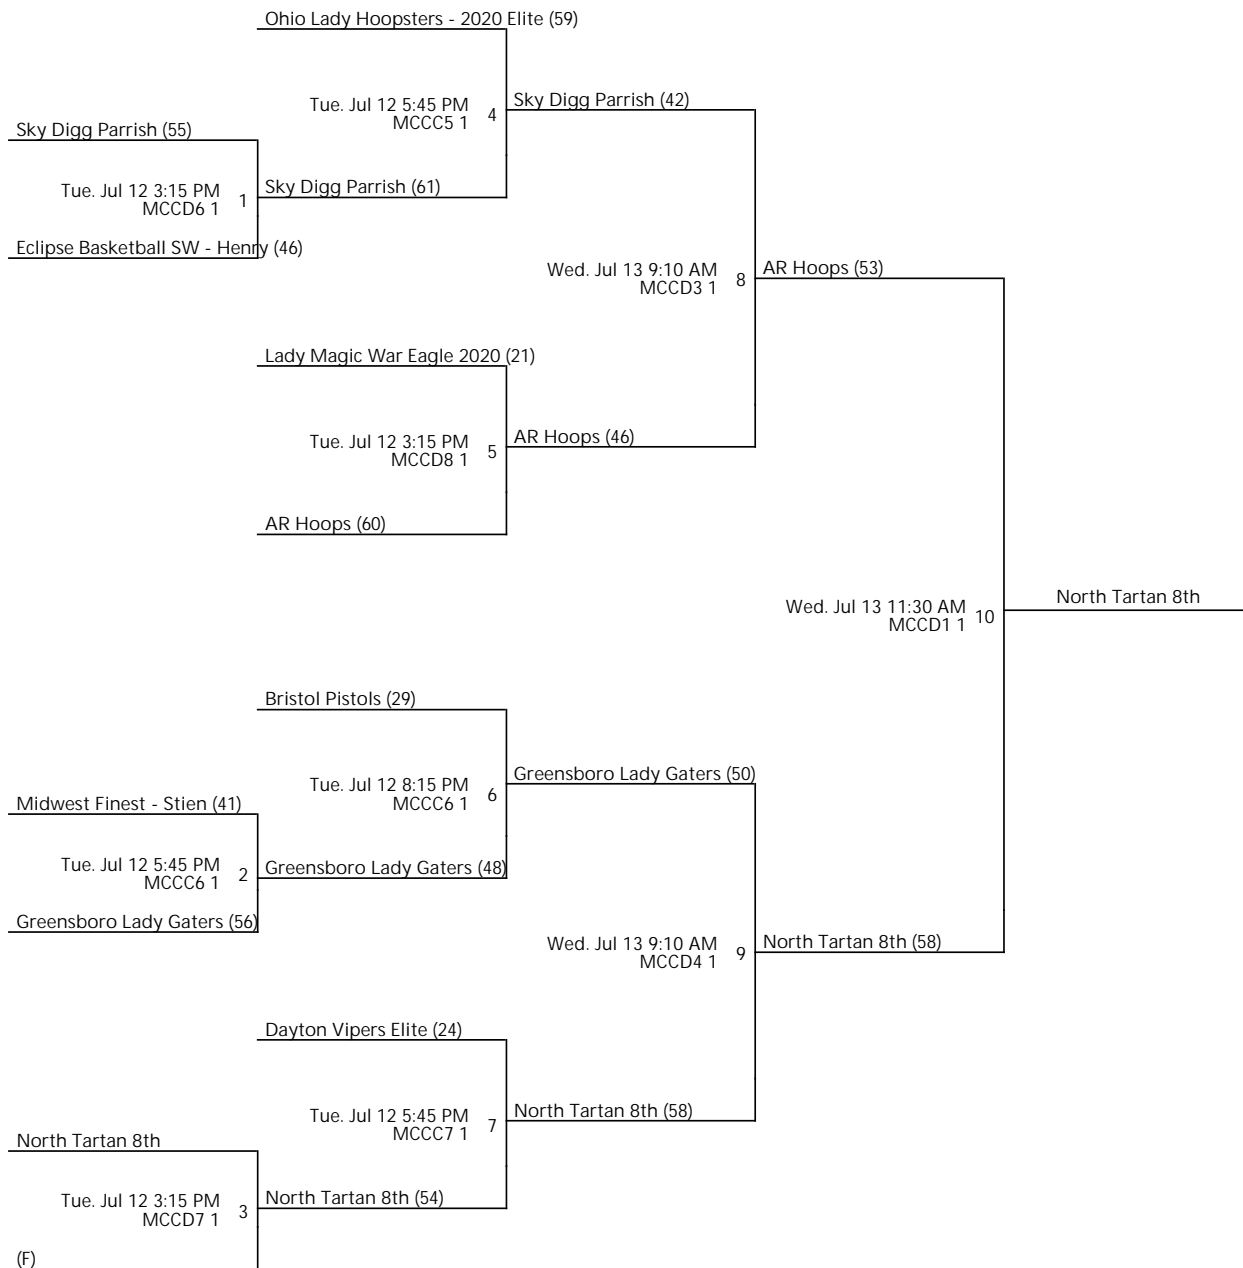

BATTLE IN THE BORO FRESHMAN PREMIER CHAMPIONSHIP

Jul 10-13, 2016

MCCC5 1 - MCC C5 Location 1 MCCC6 1 - MCC C6 Location 1 MCCC7 1 - MCC C7 Location 1 MCCD1 1 - MCC D1 Location 1
 MCCD3 1 - MCC D3 Location 1 MCCD4 1 - MCC D4 Location 1 MCCD6 1 - MCC D6 Location 1 MCCD7 1 - MCC D7 Location 1
 MCCD8 1 - MCC D8 Location 1