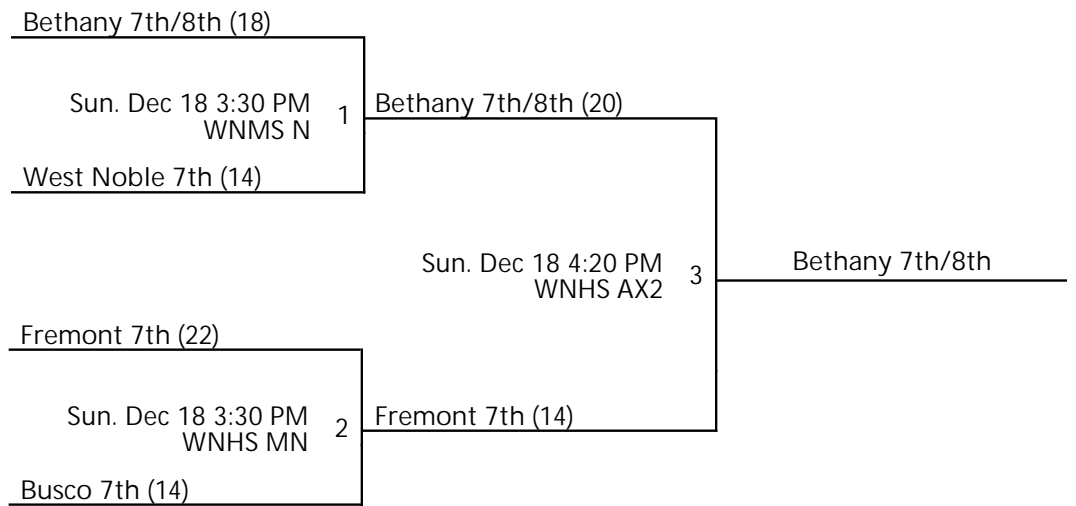

NE GIRLS 7TH-8TH REGULAR SEASON & 3RD-6TH POST SI NE GIRLS 7TH-8TH 7TH GRADE CONSOLATION

Nov 13 - Dec 18, 2016

WNHS AX2 - West Noble Auxiliary 2 WNHS MN - West Noble Main WNMS N - West Noble Middle School North

Away (Top), Home (Bottom)

Revised 12/19/2016 11:42 AM - Powered by Exposure Basketball Events