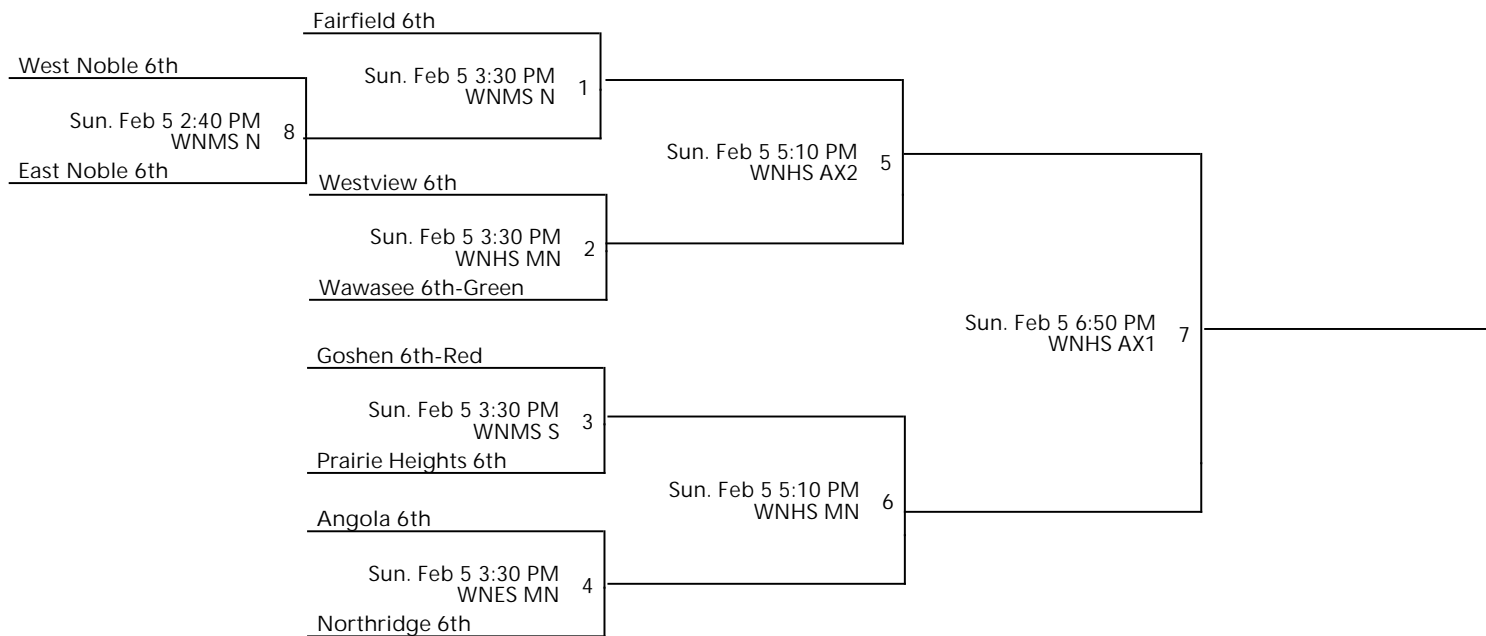

NE BOYS - CLUB1 REGULAR SEASON LEAGUE 5TH AND 6TH 6TH GRADE CHAMPIONSHIP

Jan 8 - Feb 5, 2017

WNES MN - West Noble Elementary School Main WNHS AX1 - West Noble Auxiliary 1

WNHS AX2 - West Noble Auxiliary 2 WNHS MN - West Noble Main WNMS N - West Noble Middle School North

WNMS S - West Noble Middle School South

Away (Top), Home (Bottom)