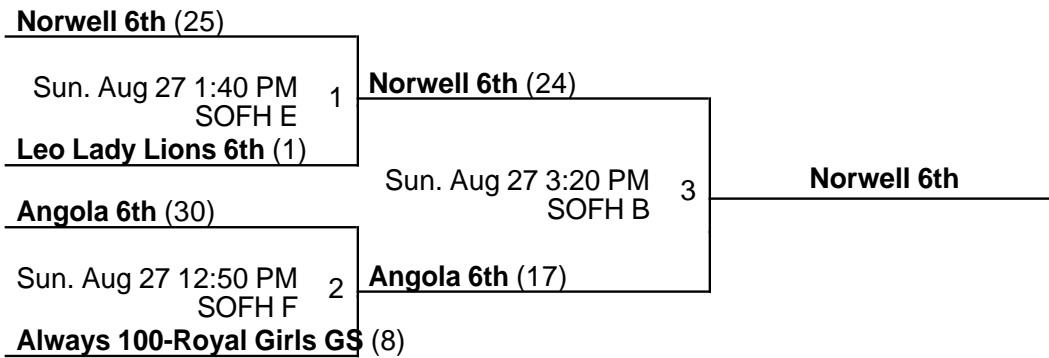

Always 100 Summer League

Girls Grade School Championship

Aug 6-27, 2017

SOFH B - SportONE Fieldhouse B SOFH E - SportONE Fieldhouse E

SOFH F - SportONE Fieldhouse F