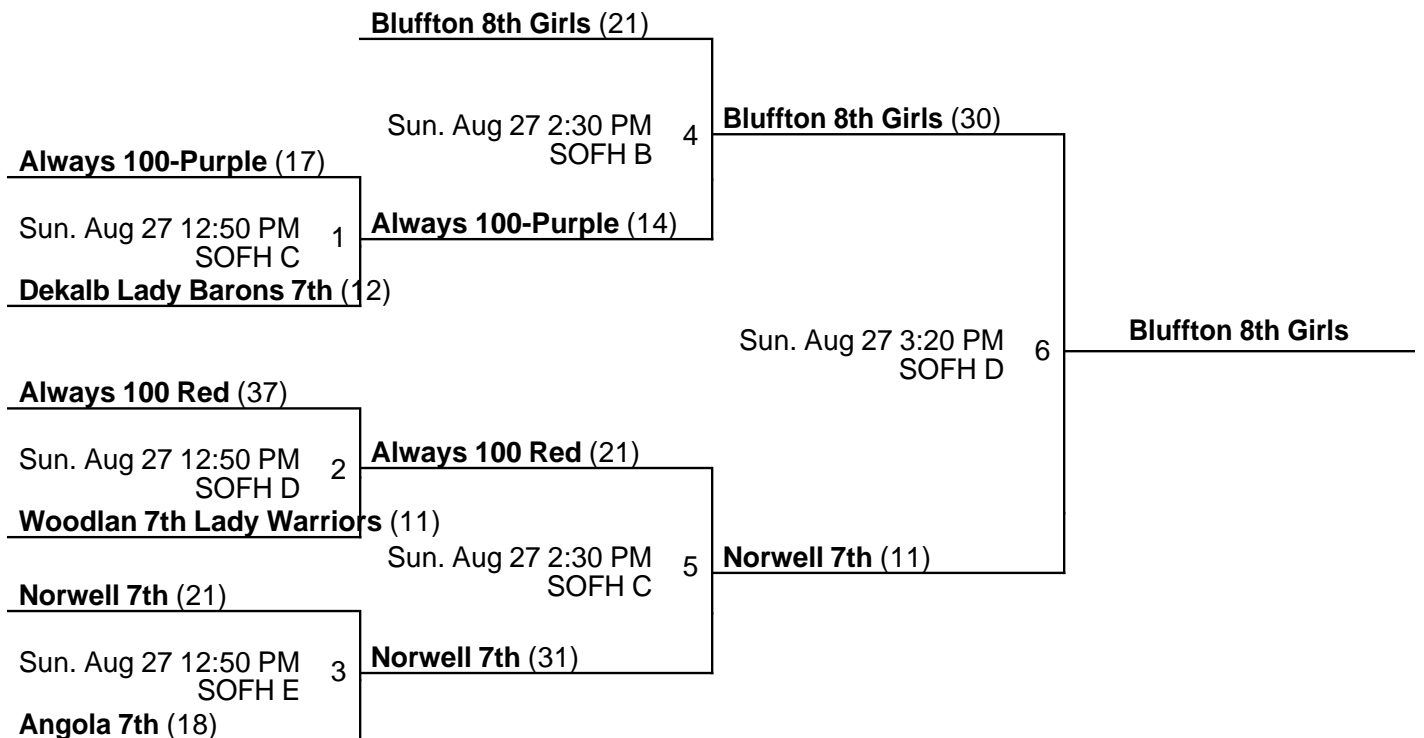

Always 100 Summer League
**Girls Middle School
 Championship**
 Aug 6-27, 2017

SOFH B - SportONE Fieldhouse B SOFH C - SportONE Fieldhouse C SOFH D - SportONE Fieldhouse D
 SOFH E - SportONE Fieldhouse E