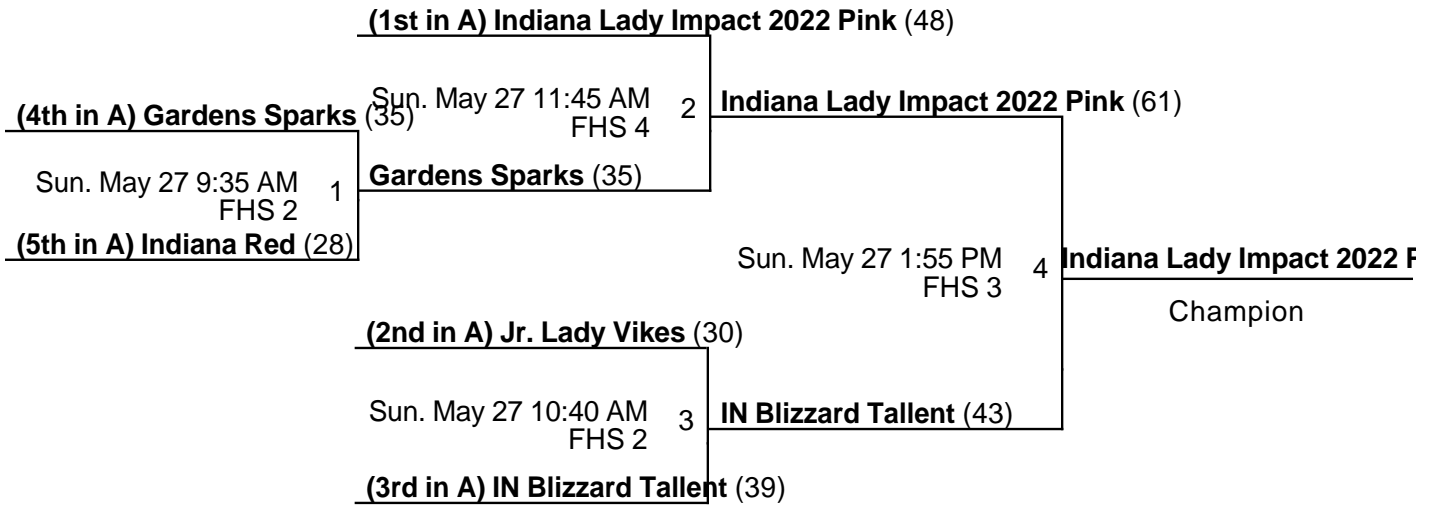

MYT "Memorial Day Weekend Classic"  
 8th Grade Girls Championship  
 May 26-27, 2018

FHS 2 - Franklin Community High School Location 2    FHS 3 - Franklin Community High School Location 3  
 FHS 4 - Franklin Community High School Location 4