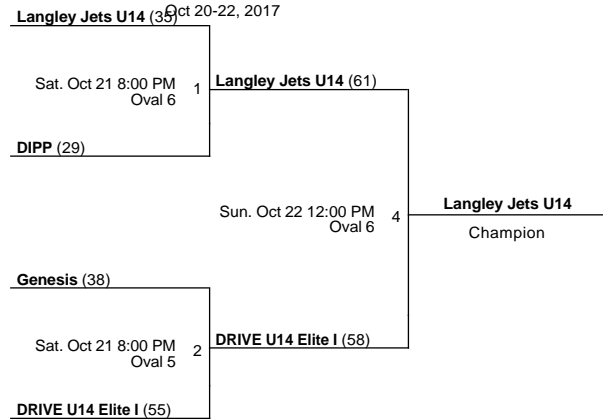

DRIVE Fall Classic 2017
**High School Bronze
 Championship**

Oval 5 - Richmond Olympic Oval Location 5 Oval 6 - Richmond Olympic Oval Location 6
 Oval 7 - Richmond Olympic Oval Location 7