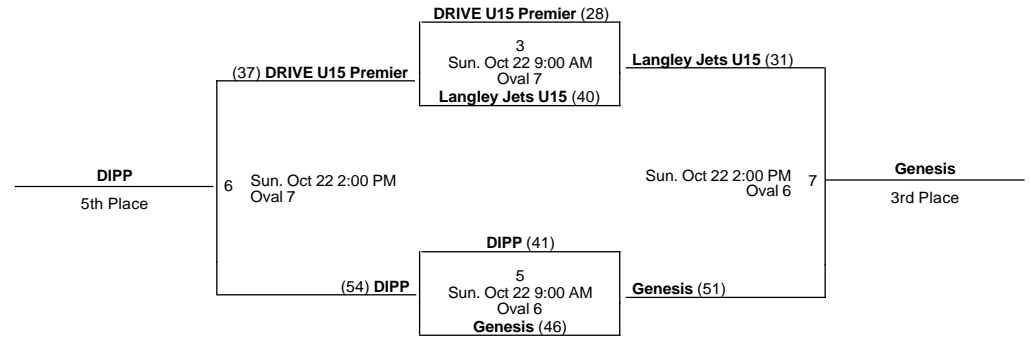

DRIVE Fall Classic 2017
**High School Bronze
 Championship**

Oval 5 - Richmond Olympic Oval Location 5 Oval 6 - Richmond Olympic Oval Location 6
 Oval 7 - Richmond Olympic Oval Location 7