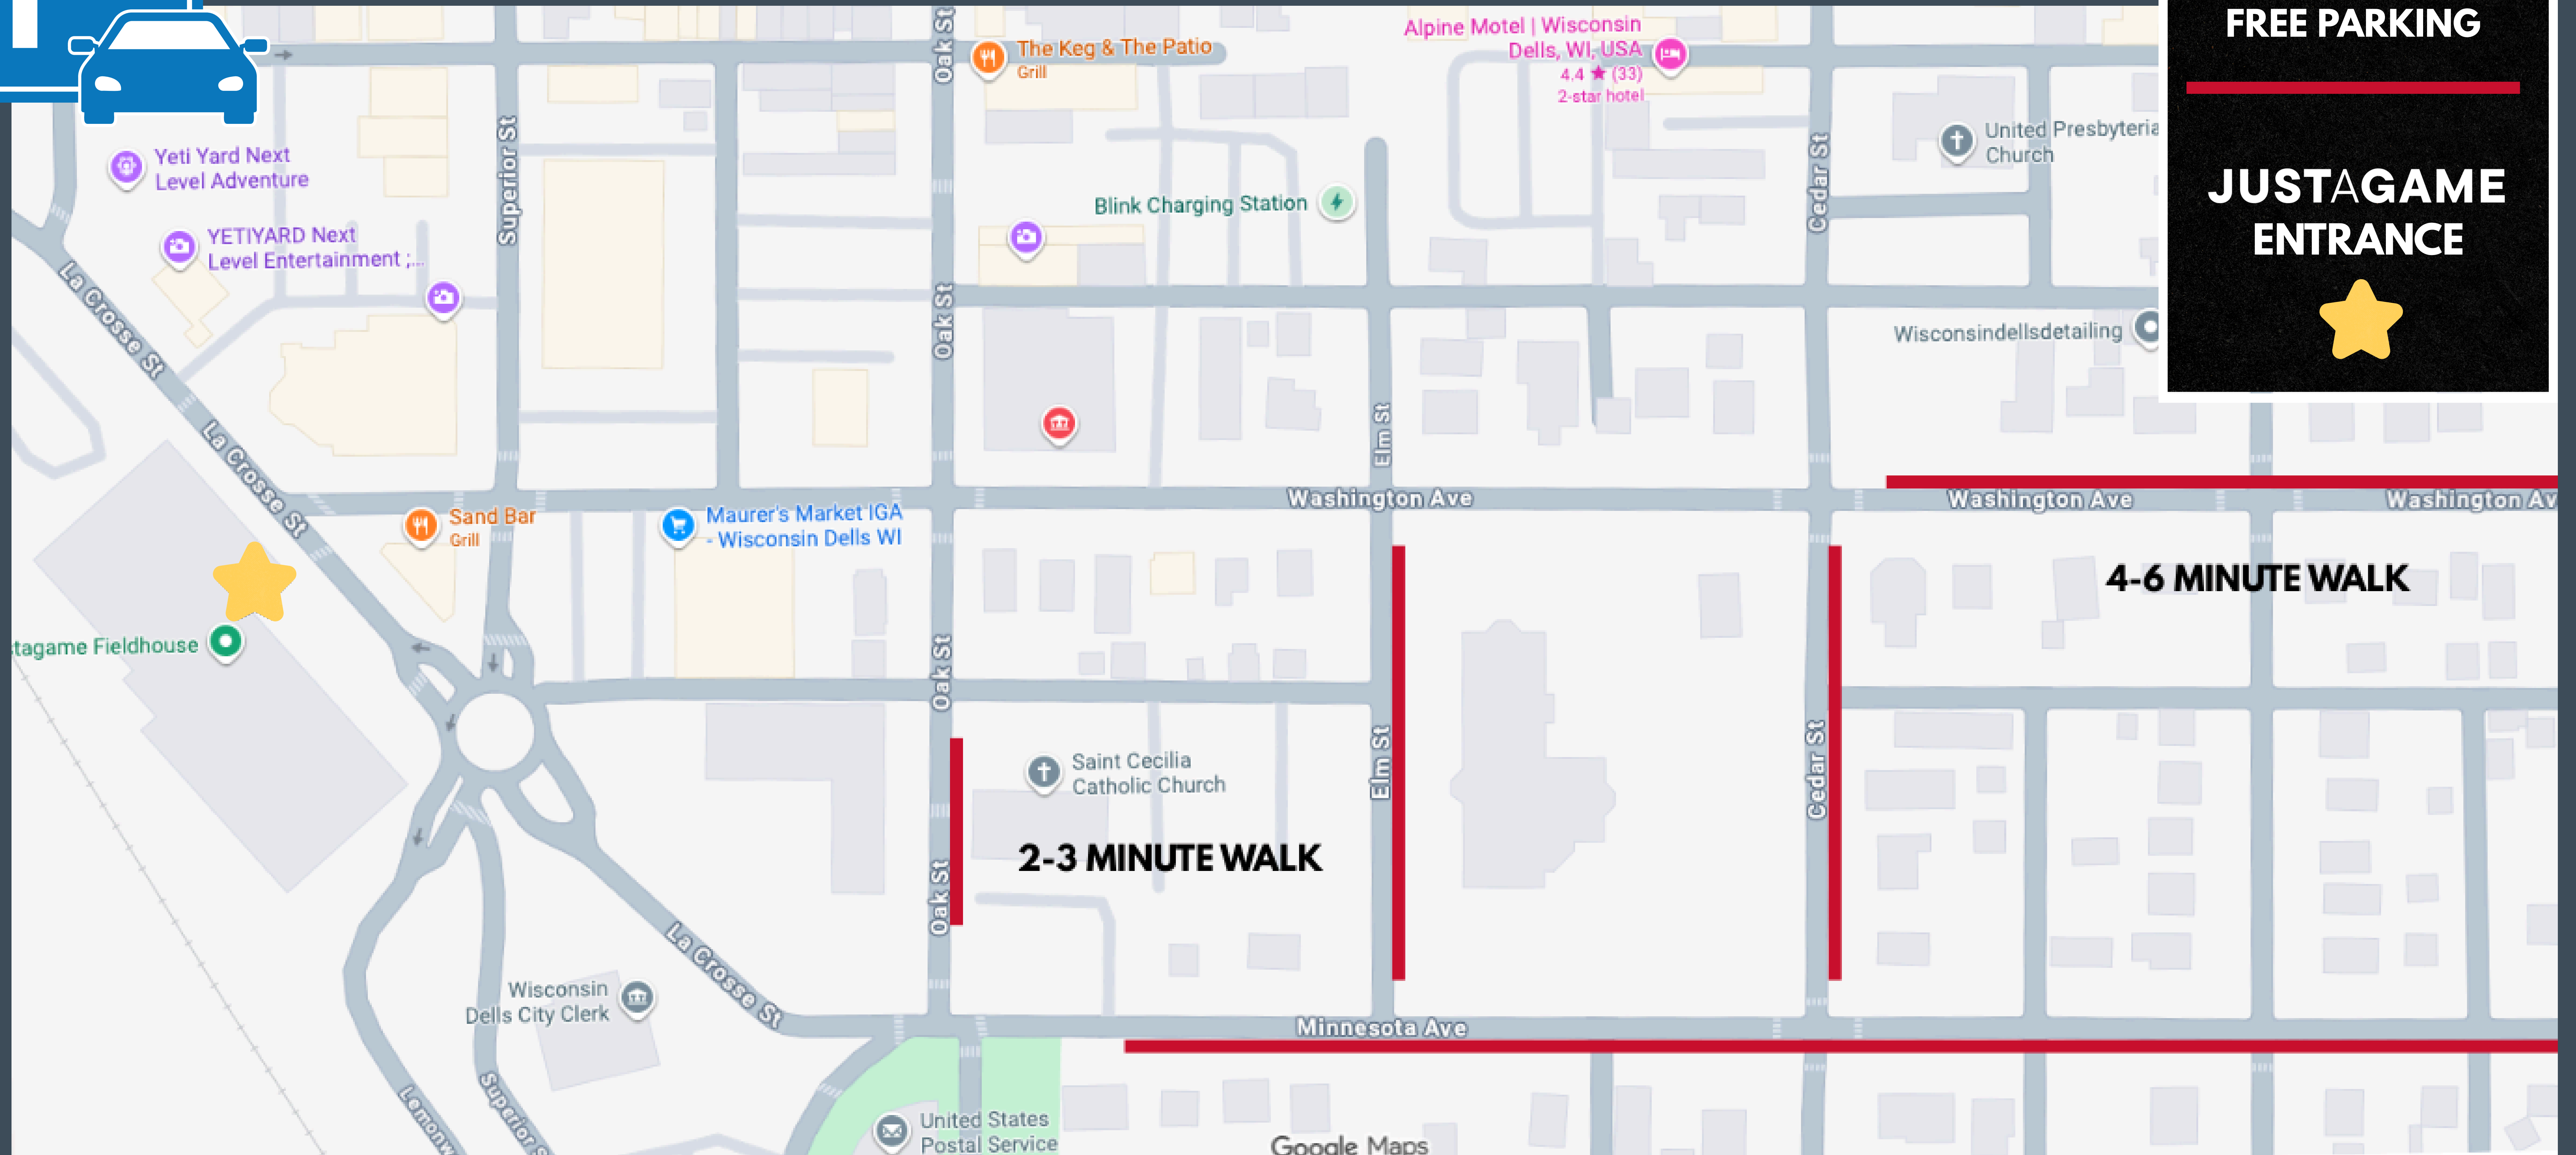

PARKING MAP

KEY

FREE PARKING

JUSTAGAME
ENTRANCE

The city of Wisconsin Dells enforces a parking fee on numbered parking spaces near Justagame Fieldhouse from April 1-September 30. This fee is NOT collected by Justagame. This map shows some nearby FREE parking options. There is no parking fee at the Justagame Reedsburg Fieldhouse or other outside locations used for Justagame tournaments.